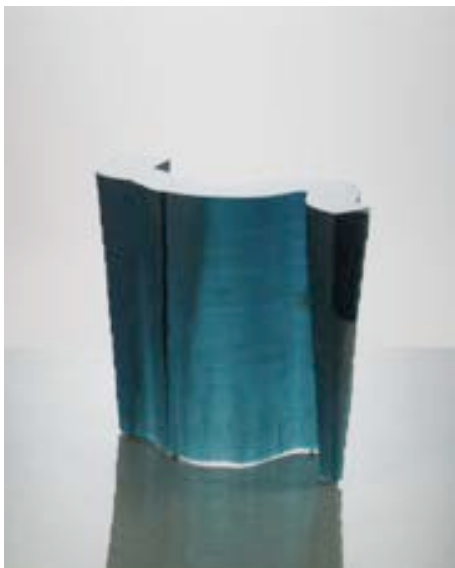

#### Shelf 3

Brian Thompson  
*River Wear*  
Float Glass  
2012  
6.5" x 7" x 2.5"  
**Shelf 4**

Brian Thompson  
*High Street from Thirlmere*  
2012  
Charred Oak  
13.5" x 5" x 1.5"

**Shelf 5**

Brian Thompson  
*River Wear (Blue Glass)*  
2009  
Cast Glass  
7" x 7" x 3.5"