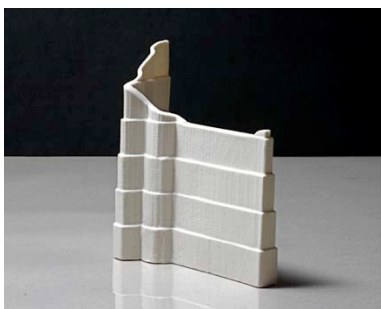

Brian Thompson
Frozen River (top view) 2012
Float Glass
25.5 x 33 x 14 cms
(Collection WW Trust)

Brian Thompson
Skiddaw from West to East 2012
Ash
16.4 x 15.8 x 6.0 cms

Brian Thompson
By the Derwent at Cockermouth 2012
Float Glass
9.2 x 14.0 x 4.0 cms

Brian Thompson
High Street from Patterdale 2012
Painted Oak (red oxide)
7.4 x 12.5 x 4.7 cms

Brian Thompson
Over the Ferry to Claife Heights 2012
Porcelain
12.5 x 12.6 x 5.2 cms

Brian Thompson
High Street from Thirlmere 2012
Charred Oak
32.4 x 12.8 x 4.0 cms