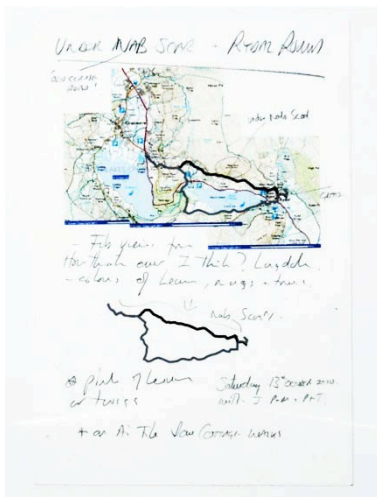

Wordsworth Walks Diaries

Brian Thompson 2010
Diary Under Nab Scar with J P, M, P & T 13.10.2010
Mixed Media on Paper
21x15 cms