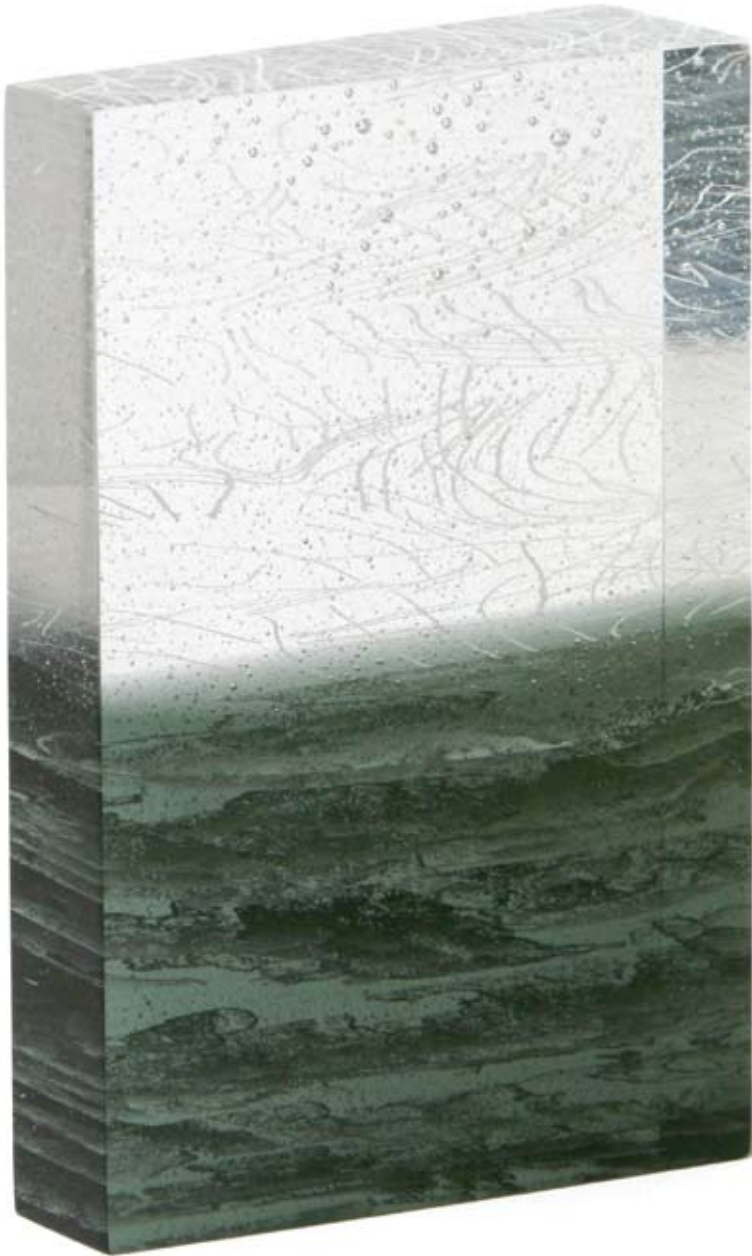

bullseye at **collect**