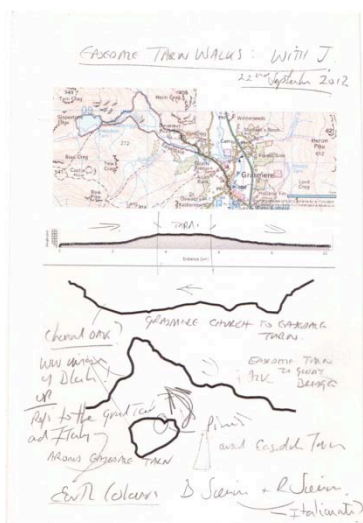

Brian Thompson 2012
Diary - Easedale Tarn Walks with J. JPG