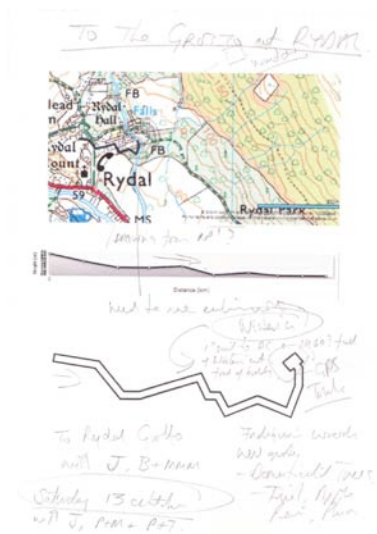

Wordsworth Walks Diaries

Brian Thompson 2010
Diary Under Nab Scar with J P,M,P&T 13.10.2010
Mixed Media on Paper
21x15 cms

Brian Thompson 2012
Diary - Along Loughrigg Terrace with JB&M3
Mixed Media on Paper
21x15 cms

Brian Thompson 2010
Diary - Helvellyn by Striding Edge with JP&M 03
Mixed Media on Paper
21x15 cms

Brian Thompson 2012
Diary - Easedale Tarn Walks with J. JPG

Mixed Media on Paper
21x15 cms

Brian Thompson 2012
Diary - Over the Ferry to Cliffe Heights with J,E,B,D,M. JPG
Mixed Media on Paper
21x15 cms